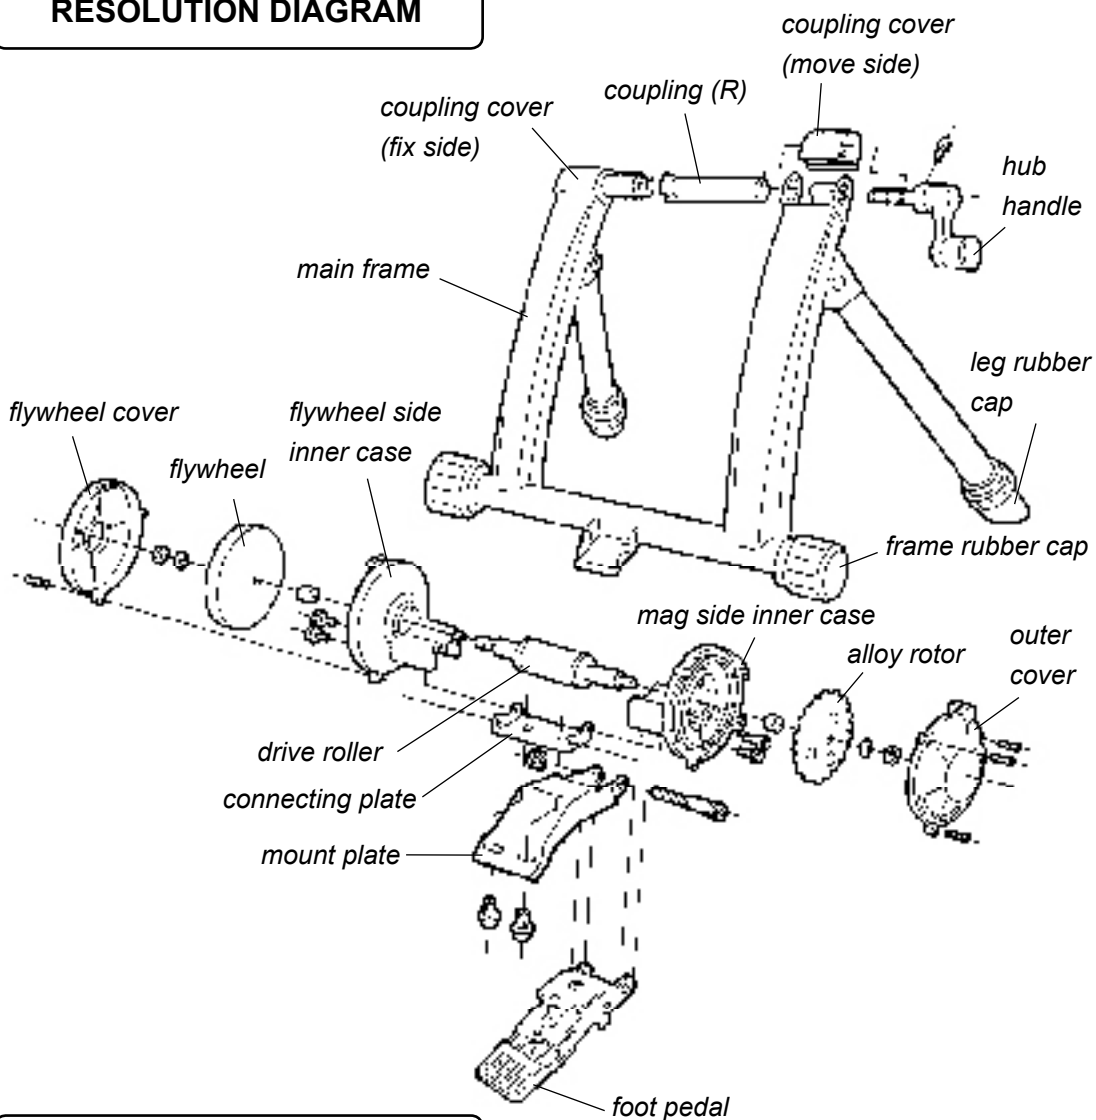

RESOLUTION DIAGRAM

WARRANTY PARTS

400-4511-00 : Dial Mag resistance unit

400-4502-00 : Dial outer cover

400-4611-00 : Remote Mag resistance unit

400-4602-00 : Remote outer cover

400-4604-00 : Hub handle

400-1243-00 : Coupling (right side)

400-4509-00 : Foot pedal

400-4503-00 : Mag side inner case

400-4504-00 : Flywheel side inner case

400-4505-00 : Flywheel cover

400-4506-00 : Drive roller

400-4605-00 : Frame rubber cap

400-4606-00 : Leg rubber cap

400-4607-00 : Coupling cover (move side)

400-4608-00 : Coupling cover (fix side)