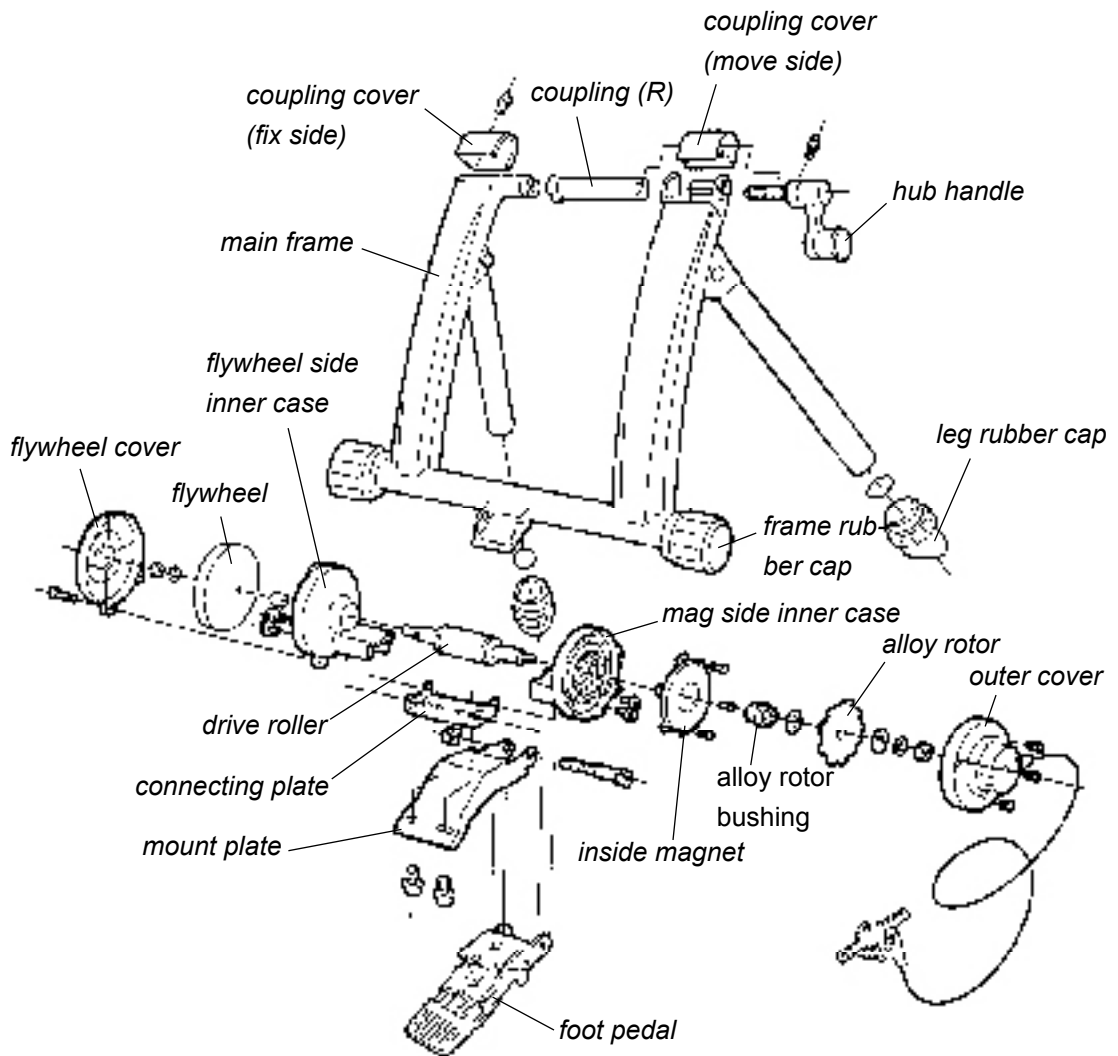

RESOLUTION DIAGRAM

WARRANTY PARTS

- 400-7102-00 : Remote Mag resistance unit
- 400-7103-00 : Remote Outer Cover
- 400-7005-00 : Flywheel cover
- 400-4604-00 : Hub handle
- 400-1243-00 : Coupling (right side)
- 400-4509-00 : Foot pedal

- 400-7003-00 : Mag side inner case
- 400-7004-00 : Flywheel side inner case
- 400-7002-00 : Drive roller
- 400-4605-00 : Frame rubber cap
- 400-4606-00 : Leg rubber cap
- 400-4607-00 : Coupling cover (move side)
- 400-4608-00 : Coupling cover (fix side)