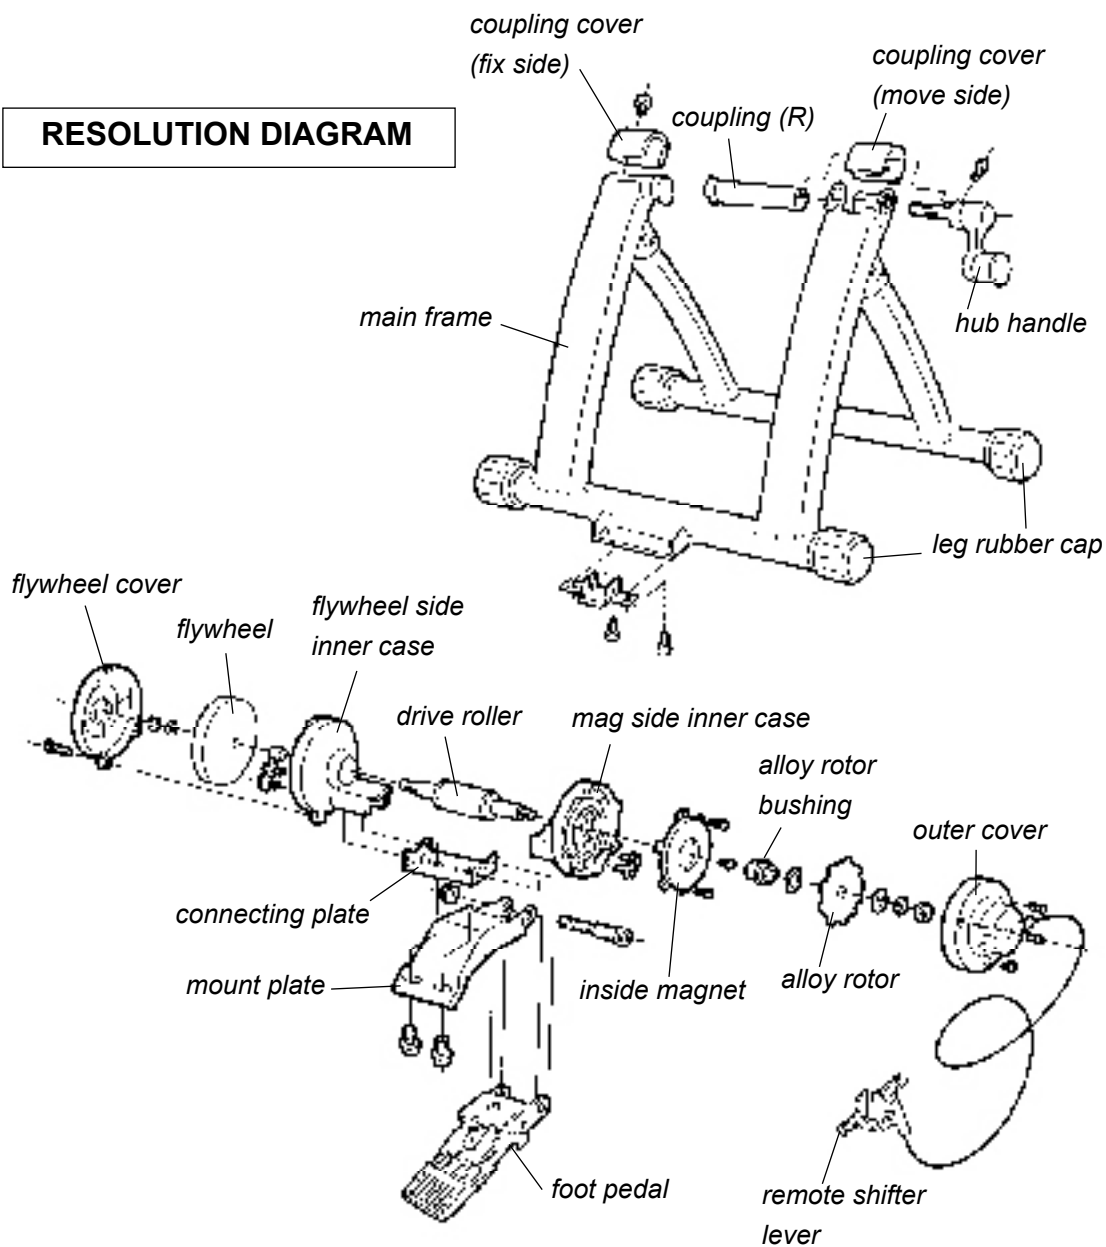

RESOLUTION DIAGRAM

WARRANTY PARTS

- 400-7102-00 : Remote Mag resistance unit
- 400-7103-00 : Remote Outer Cover
- 400-7005-00 : Flywheel cover
- 400-4604-00 : Hub handle
- 400-1243-00 : Coupling (right side)
- 400-4509-00 : Foot pedal

- 400-7003-00 : Mag side inner case
- 400-7004-00 : Flywheel side inner case
- 400-7002-00 : Drive roller w/ bearing
- 400-4605-00 : Leg rubber cap
- 400-4607-00 : Coupling cover (move side)
- 400-4608-00 : Coupling cover (fix side)